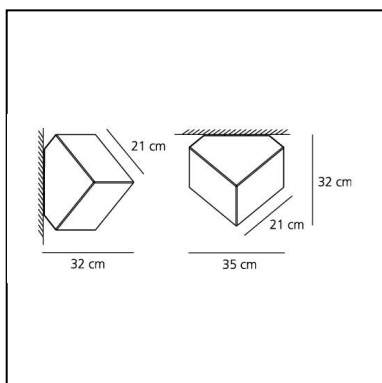

LUMINAIRE

- Watt: **20W**
- Voltage: **220V-240V**
- Delivered lumens output: **849lm**
- CCT: **4000K**
- Efficiency: **71%**
- Efficacy: **42.44lm/W**
- CRI: **0**

Notes

The IP 65 degree of protection makes it also suitable for outdoor application.

DESCRIPTION

Wall support in thermoplastic resin; diffuser in thermoplastic material. Ability to mount LED light source E27 (LED light source not included).

PRODUCT CODE: 1292010A

FEATURES

- Article Code: **1292010A**
- Colour: **White**
- Installation: **Ceiling**
- Material: **Technopolymer**
- Series: **Design Collection**
- Environment: **Indoor**
- Area contract: **Hospitality, Residential**
- Emission: **Diffused**
- design by: **Alessandro Mendini**

DIMENSIONS

- Width: **cm 35**
- Height: **cm 32**
- Impact Resistance: **N/D**
- Glow Wire Test: **750°C**

NOT INCLUDED SOURCES

- Category: **FLUO**
- Number: **1**
- Lbs: **Tc-tse**
- Watt: **20W**
- Socket: **E27**
- Color Rendering: **1b**
- Color temperature (K): **3000K**

ALTERNATIVE SOURCES