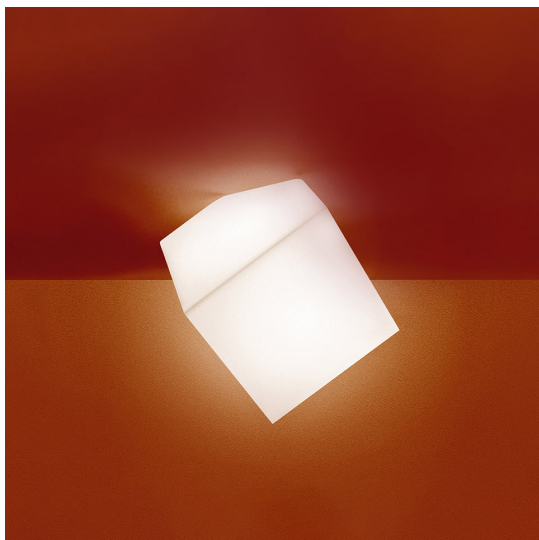

Edge 21 - Wall/Ceiling

Alessandro Mendini

IP65   Dimmerable: 

LUMINAIRE

- Watt: **20W**
- Voltage: **220V-240V**
- Delivered lumens output: **849lm**
- CCT: **4000K**
- Efficiency: **71%**
- Efficacy: **42.44lm/W**
- CRI: **0**

Notes

The IP 65 degree of protection makes it also suitable for outdoor application.

DESCRIPTION

Wall support in thermoplastic resin; diffuser in thermoplastic material. Ability to mount LED light source E27 (LED light source not included).

PRODUCT CODE: 1292010A

FEATURES

- Article Code: **1292010A**
- Colour: **White**
- Installation: **Ceiling**
- Material: **Technopolymer**
- Series: **Design Collection**
- Environment: **Indoor**
- Area contract: **Hospitality, Residential**
- Emission: **Diffused**
- design by: **Alessandro Mendini**

DIMENSIONS

- Width: **cm 35**
- Height: **cm 32**
- Impact Resistance: **N/D**
- Glow Wire Test: **750°C**

NOT INCLUDED SOURCES

- Category: **FLUO**
- Number: **1**
- Lbs: **Tc-tse**
- Watt: **20W**
- Socket: **E27**
- Color Rendering: **1b**
- Color temperature (K): **3000K**